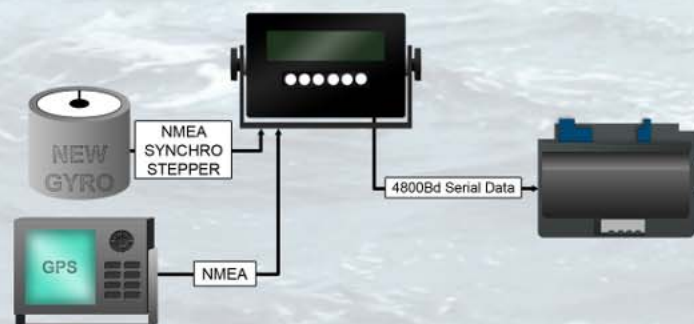

## UNIVERSAL COURSE RECORDER & TAPE HEADING REPEATER

The KW991-CR is both course recorder and multi-function display. It offers a user selectable moving tape heading, numeric heading display and numeric heading plus GPS data. It accepts gyro and GPS data and is compatible with most proprietary gyro and standard GPS equipment.

The universal course recorder with printer can be used as a direct replacement for the old electro-mechanical course recorders.

Gyro and GPS data is output at selective intervals and can be sent for archiving to a PC and also to the optional dot matrix KW991-PRN printer.

The unit is compatible with most proprietary gyro signals and standard GPS equipment.

Screen selection, illumination and control are via a tactile six-button keypad.

## SPECIFICATIONS

**INPUT 1:** DC and rectified unsmoothed DC stepper, 4 to 90v. 360:1  
Synchro up to 115v/90v. 50/60 400/500 Hz.  
90X 400 Hz contactless transmitter. Tracking rate =  
Frequency / 3deg/sec. (DC step 333 deg/sec)  
NMEA 0183 input, so both input channels are NMEA.  
Input 1 must be \$HEHDT,x.x,T