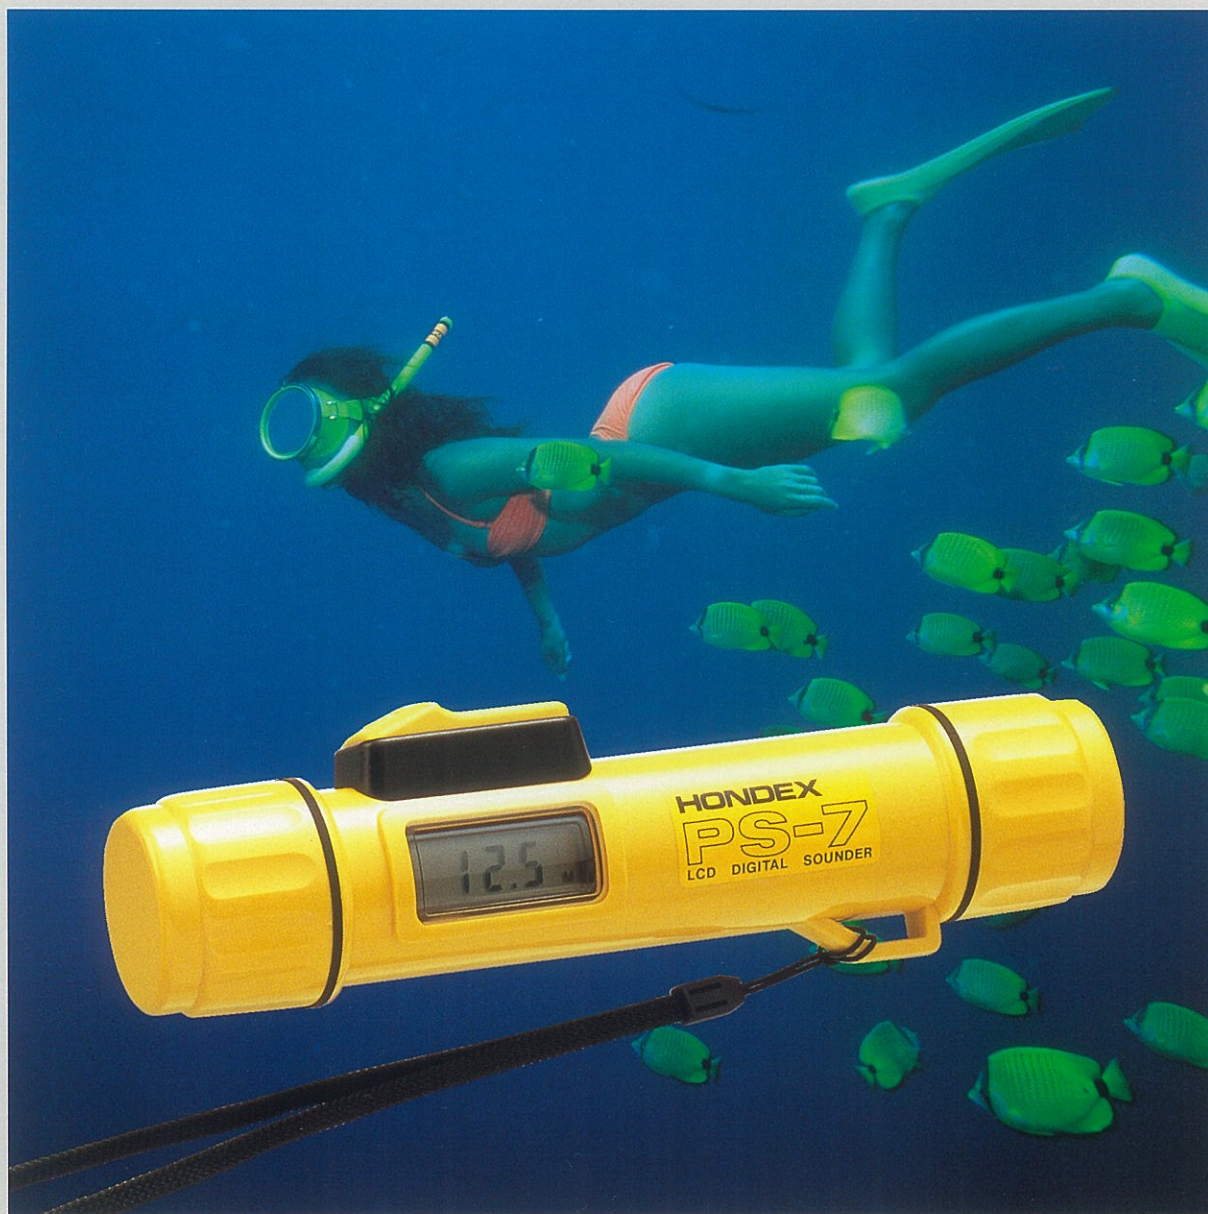

PS-7 & PS-7FL
PORTABLE DEPTH SOUNDERS

HONDEX
by HONDA ELECTRONICS

50m Waterproof for Divers

MODEL PS-7

Portable Sounder with Float Sensor

MODEL PS-7FL

FEATURES

PS-7

•50m WATERPROOF

Unique portable sounder contains a dry cell and a transducer. It is used for marine diving, fishing on the small boat or measurement of depth for river works because of 50m waterproof and anti-impactness.

For Diving

For Fishing

•EASY OPERATION

Distance can be measured by pointing the sensor toward the object and sliding the switch on only. Display can be backlighted for night time operation.

PS-7FL

•SIMPLE OPERATION

With float sensor, you can operate PS-7 on the boat and yacht which is too large to use standard PS-7. And it is effective for the fishing on the shore and break water as well as on the boat.

Operation on the boat