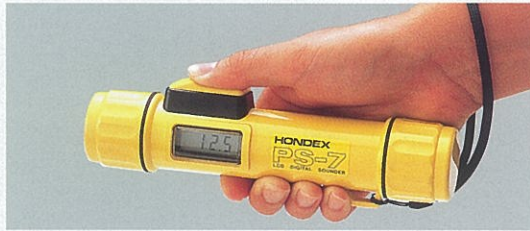

PS-7 & PS-7FL
PORTABLE DEPTH SOUNDERS

HONDEX
by HONDA ELECTRONICS

50m Waterproof for Divers

MODEL PS-7

Portable Sounder with Float Sensor

MODEL PS-7FL

FEATURES

PS-7

•50m WATERPROOF

Unique portable sounder contains a dry cell and a transducer. It is used for marine diving, fishing on the small boat or measurement of depth for river works because of 50m waterproof and anti-impactness.

For Diving

For Fishing

•EASY OPERATION

Distance can be measured by pointing the sensor toward the object and sliding the switch on only. Display can be backlighted for night time operation.

PS-7FL

•SIMPLE OPERATION

SPECIFICATIONS

	PS-7	PS-7FL
DISPLAY	LCD(7 segments)	
FREQUENCY	200KHz(Beam Angle : 24°)	
DEPTH SCALE	0.6~80m(1.8~260feet)	
BACK LIGHT	Filament Light	
WATERPROOF	50m (150feet) depth	—
POWER OFF	Automatical (for about 10 seconds)	
LENGTH OF FLOAT SENSOR'S CABLE	—	10m
OPERATING VOLTAGE	DC9V (Dry Cell 006P)	
BATTERY LIFE	Approximately 500 activations with battery	
WEIGHT	Approx.190g with battery	Approx.170g (Display) Approx.440g (Sensor)
DIMENSIONS	42(ø)×198(L)mm	42(ø)×198(L)mm (Display) 50(ø)×155(L)mm (Sensor)