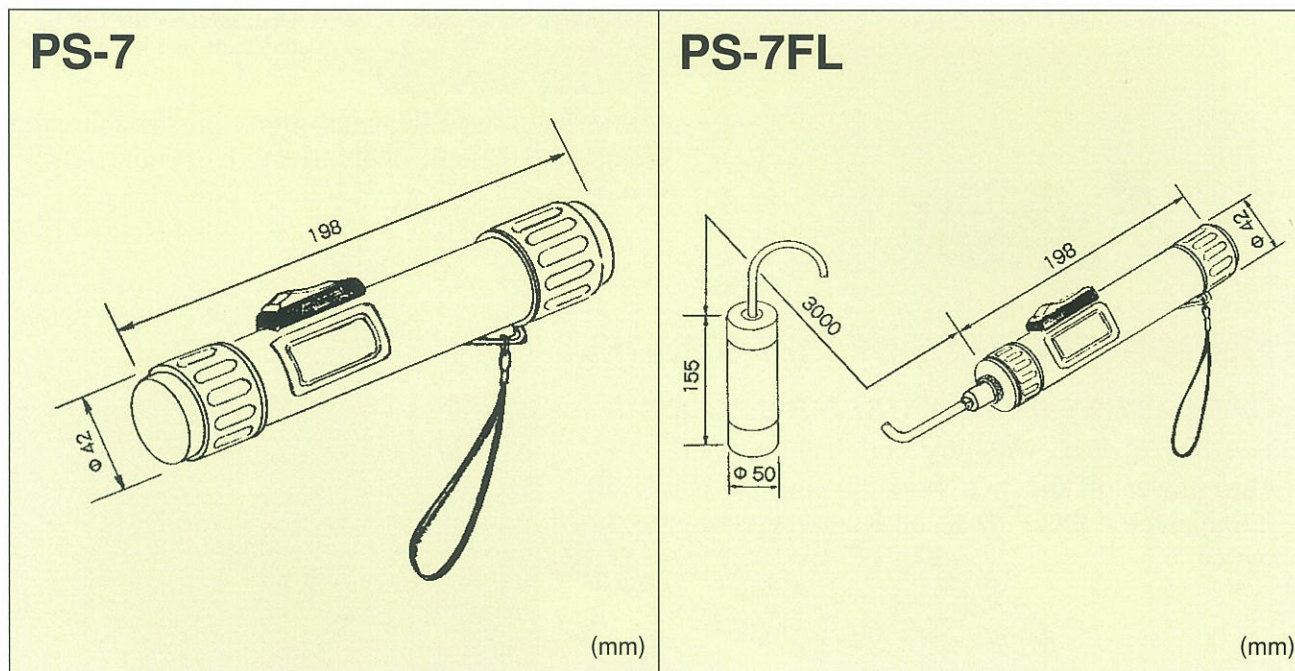

SPECIFICATIONS

	PS-7	PS-7FL
DISPLAY	LCD(7 segments)	
FREQUENCY	200KHz(Beam Angle : 24°)	
DEPTH SCALE	0.6~80m(1.8~260feet)	
BACK LIGHT	Filament Light	
WATERPROOF	50m (150feet) depth	—
POWER OFF	Automatical (for about 10 seconds)	
LENGTH OF FLOAT SENSOR'S CABLE	—	10m
OPERATING VOLTAGE	DC9V (Dry Cell 006P)	
BATTERY LIFE	Approximately 500 activations with battery	
WEIGHT	Approx.190g with battery	Approx.170g (Display) Approx.440g (Sensor)
DIMENSIONS	42(ø)×198(L)mm	42(ø)×198(L)mm (Display) 50(ø)×155(L)mm (Sensor)

DIMENSIONS

EQUIPMENT, COLORS, MATERIALS AND OTHER SPECIFICATIONS, MODEL AVAILABILITY ARE SUBJECT TO CHANGE WITHOUT NOTICE.

HONDEX is trade name of
HONDA ELECTRONICS CO.,LTD.
20 Oyamazuka, Oiwacho,
Toyohashi, Aichi, Japan 441-3193
TEL: 81-532-41-2514
FAX: 81-532-41-4441
www.hondex.co.jp/index.html

Dealer