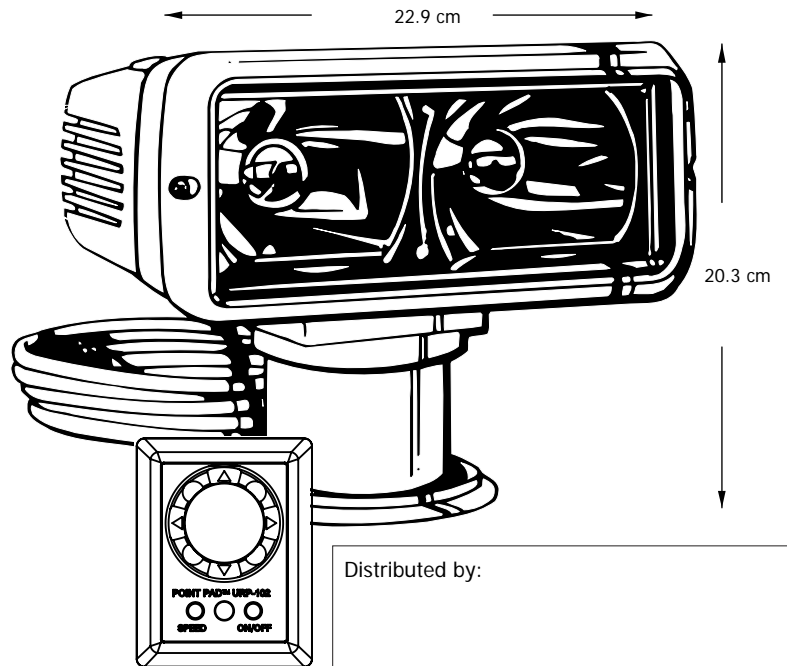

SPECIFICATIONS

Product Number	1930.3 (12V) 1931.3 (24 V)
Size	20.3 x 22.9 x 20.3 cm
Weight	3.2 kg
Material	518 Die cast aluminum
Color	White
Operation	Remote controlled Point Pad™
Beam Angle	5° vertical, 7° horizontal
Elevation Angle	9° up, 17° down
Rotation	360° continuous
Rotation Speed	Fast 28° per second, slow 15° per second
Elevation Speed	2-7° per second (12 VDC) 5-8° per second (24VDC)
Lamp	High intensity 55W Halogen
Accessories	Secondary Point Pad™ (P/N 9282.3) Replacement Halogen bulb (P/N 6003)
Footprint Diameter	120.7 mm
Limited Warranty	1 Year
Carton Dimensions	33 x 53 x 25.4 cm
Carton Weight	6.3 kg

- 200,000 candela
- High efficiency electronics
- Use up to 3 Point Pad™ remote units
- Ergonomic, compact design
- Twin 55W halogen bulbs
- Exclusive XRCiZ™ feature
- Marine tough design for years of useful service

Distributed by: